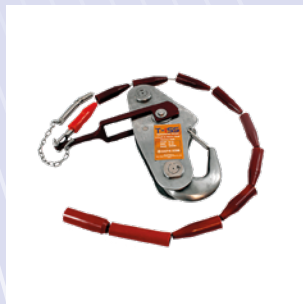

Self Contained Breathing Apparatus (SCBA)

Emergency Escape Breathing Device (EEBD)

Cylinder For Self-Contained Breathing Apparatus 6L/300 Bar, Steel

Air compressor, Bauer

Fireman Suit (Jacket & Pants)

Pouch For Long Handle Fireman's Axe

Long Fireman's AXE, 90 cm, High Voltage According To FSS Code

Short Handled Firefighter Axe, According To FSS Code

Hydrostatic Release Unit (HRU)

PX03 Rescue Boat Hook

Fireman Belt, Heavy Duty

Handheld Explosion-Proof Light

Aluminum Portable Gangway Ladder

Embarkation Ladder

Pilot Ladder

Magnetic Ladder Locker

Lifebouy 2,5 kg, 4kg

Foam Lifejacket

Inflatable Lifejacket CE

Immersion suit