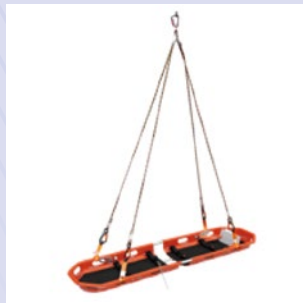

Rescue Stretcher