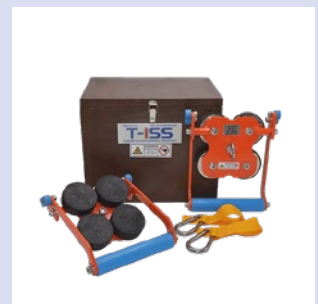

Self Contained Breathing Apparatus (SCBA)

Emergency Escape Breathing Device (EEBD)

Cylinder For Self-Contained Breathing Apparatus 6L/300 Bar, Steel

Air compressor, Bauer

Fireman Suit (Jacket & Pants)

Pouch For Long Handle Fireman's Axe

Long Fireman's AXE, 90 cm, High Voltage According To FSS Code

Short Handled Firefighter Axe, According To FSS Code

Hydrostatic Release Unit (HRU)

PX03 Rescue Boat Hook

Fireman Belt, Heavy Duty

Handheld Explosion-Proof Light

Aluminum Portable Gangway Ladder

Embarkation Ladder

Pilot Ladder

Magnetic Ladder Locker

Lifebouy 2,5 kg, 4kg

Foam Lifejacket

Inflatable Lifejacket CE

Immersion suit