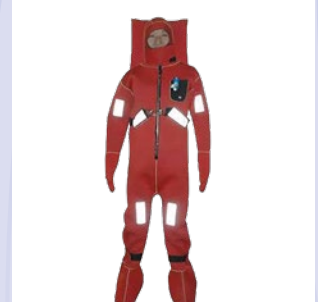

Self Contained Breathing Apparatus (SCBA)

Emergency Escape Breathing Device (EEBD)

Cylinder For Self-Contained Breathing Apparatus 6L/300 Bar, Steel

Air compressor, Bauer

Fireman Suit (Jacket & Pants)

Pouch For Long Handle Fireman's Axe

Long Fireman's AXE, 90 cm, High Voltage According To FSS Code

Short Handled Firefighter Axe, According To FSS Code

Hydrostatic Release Unit (HRU)

PX03 Rescue Boat Hook

Fireman Belt, Heavy Duty

Handheld Explosion-Proof Light

Aluminum Portable Gangway Ladder

Embarkation Ladder

Pilot Ladder

Magnetic Ladder Locker

Lifebouy 2,5 kg, 4kg

Foam Lifejacket

Inflatable Lifejacket CE

Immersion suit