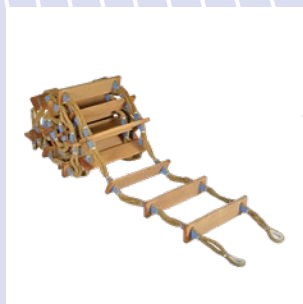

Self Contained Breathing Apparatus (SCBA)

Emergency Escape Breathing Device (EEBD)

Cylinder For Self-Contained Breathing Apparatus 6L/300 Bar, Steel

Air compressor, Bauer

Fireman Suit (Jacket & Pants)

Pouch For Long Handle Fireman's Axe

Long Fireman's AXE, 90 cm, High Voltage According To FSS Code

Short Handled Firefighter Axe, According To FSS Code

Hydrostatic Release Unit (HRU)

PX03 Rescue Boat Hook

Fireman Belt, Heavy Duty

Handheld Explosion-Proof Light

Aluminum Portable Gangway Ladder

Embarkation Ladder

Pilot Ladder

Magnetic Ladder Locker

Lifebouy 2,5 kg, 4kg

Foam Lifejacket

Inflatable Lifejacket CE

Immersion suit